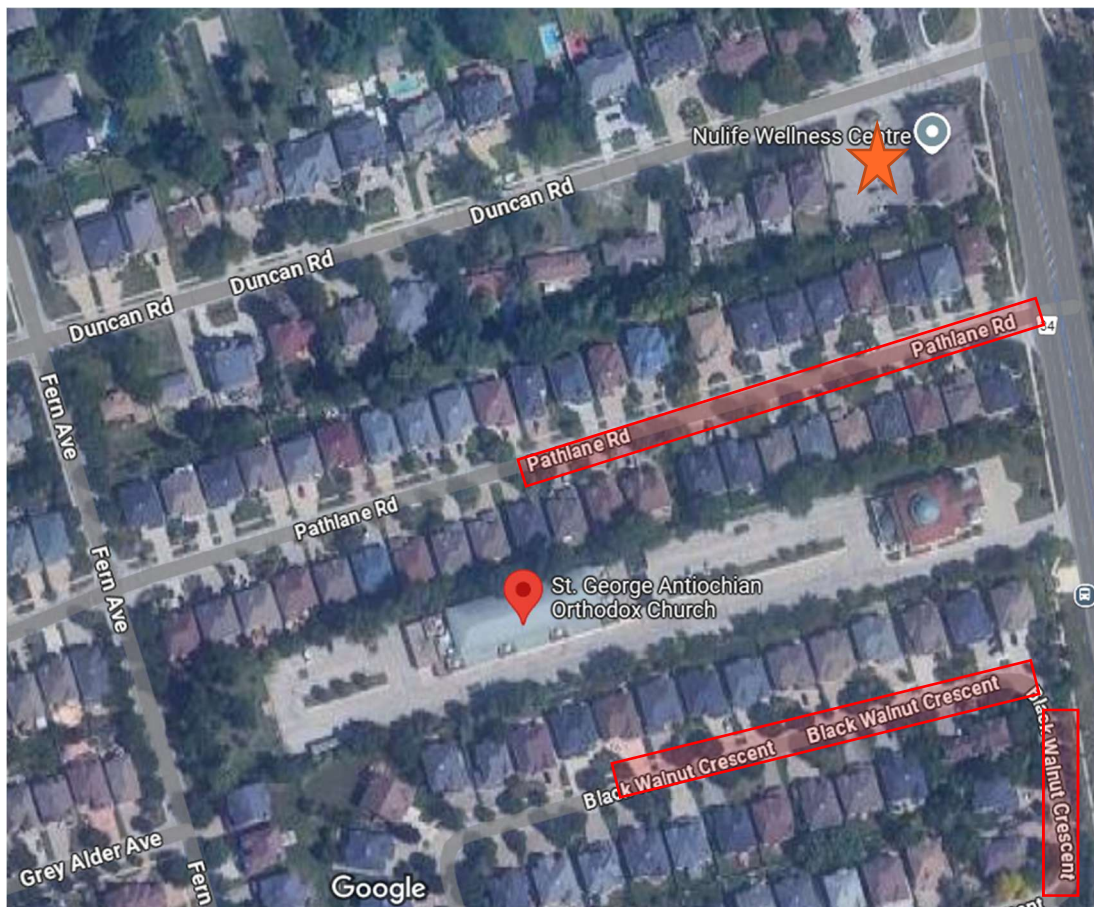

Parking During Holy Week

As we enter Palm Sunday and Holy Week (Thursday and Friday), our Church Services will be at full capacity. To ensure a smooth experience, we encourage everyone to arrive early to secure parking.

Overflow parking is available on nearby residential streets, including Black Walnut Crescent and Pathlane Road. Additionally, we have secured shared parking spaces at an office building located two streets north of the Church.

Thank you for your cooperation, and we look forward to celebrating Holy Week together.

Please come early!